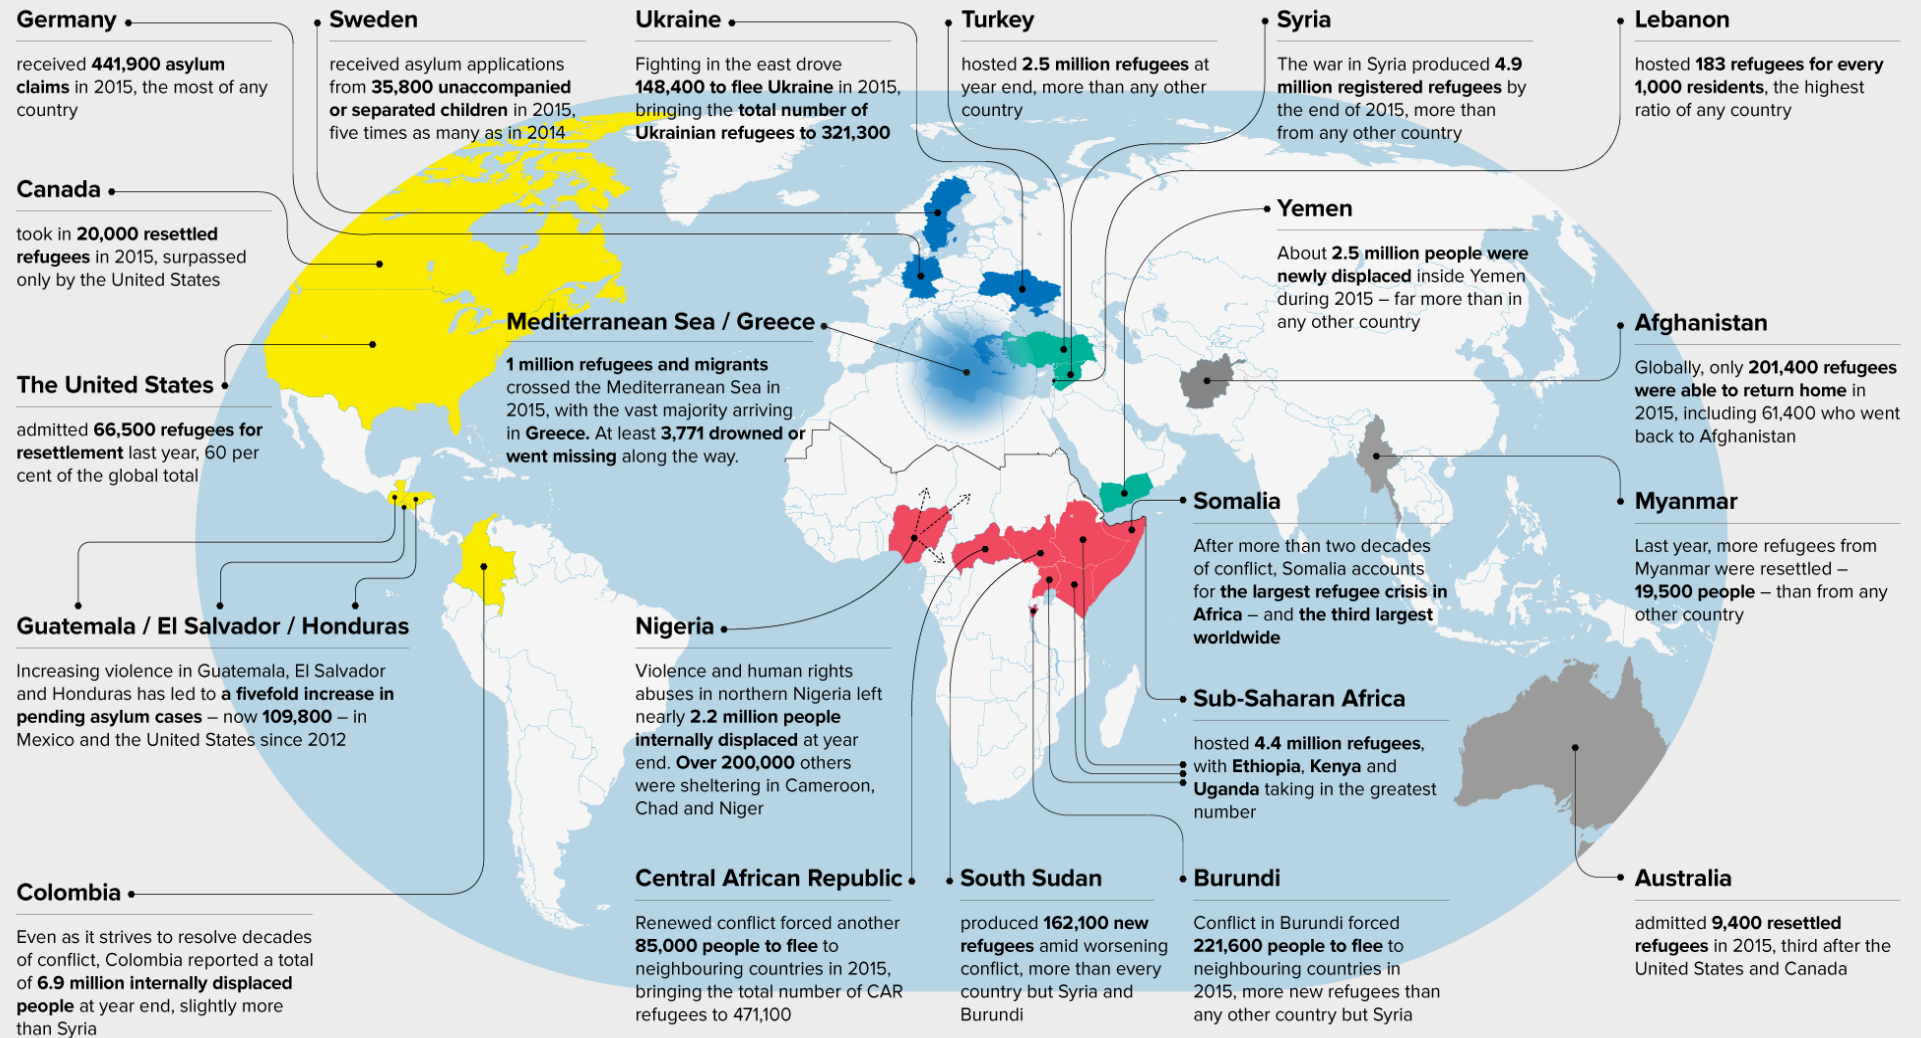

2015: Forced Displacement Hits a Record High

Conflict and persecution caused global forced displacement to escalate sharply in 2015. Now at the highest level ever recorded, it represents immense human suffering around the world.

Source: UNHCR / 20 JUNE 2016

The boundaries and names shown and the designations used on this map do not imply official endorsement or acceptance by the United Nations.